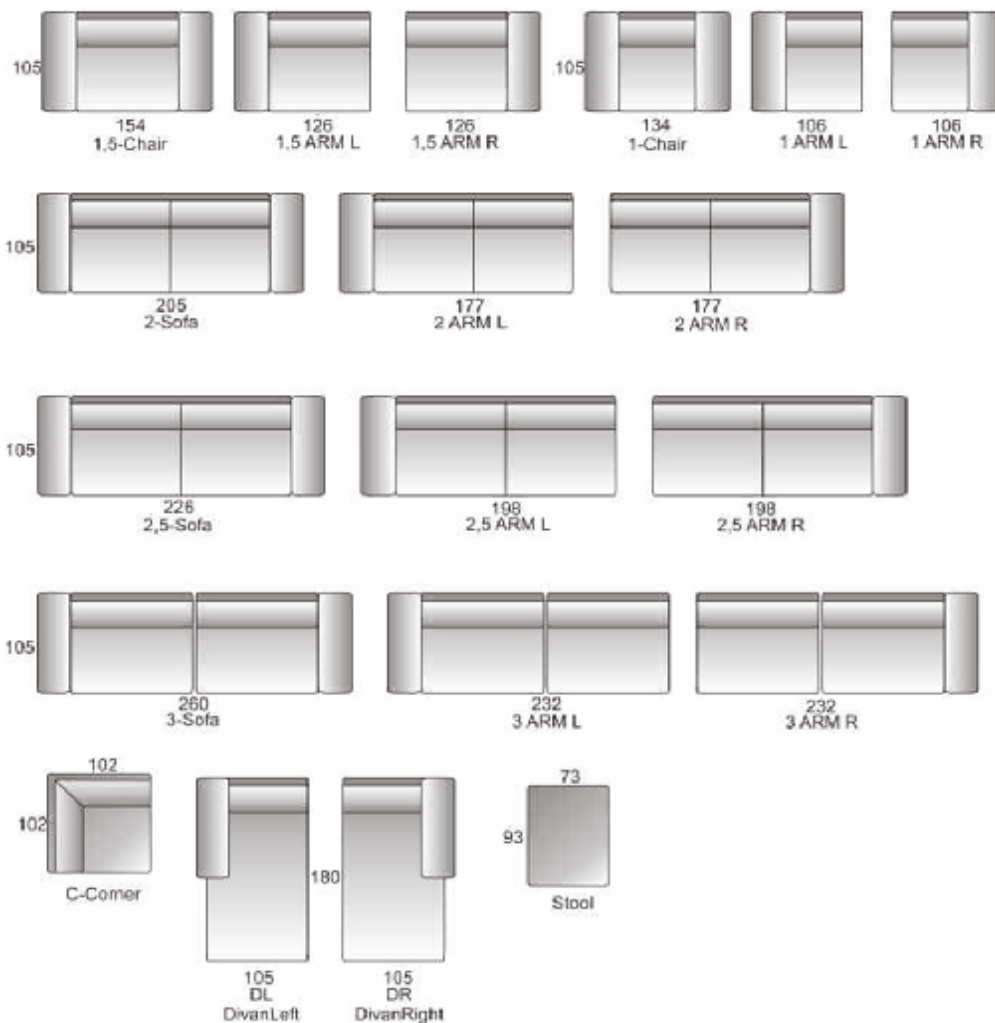

Elena

Elena 2,5D pillow back

Elena

PRODUCT INFORMATION

MEASUREMENTS:*

| | 2,5 with 1 arm | D divan | 2,5D |
|-------|----------------|---------|-----------|
| WIDTH | 1980 | 1800 | 2960/1840 |
| HEIGH | 900 | 900 | 900 |
| DEPTH | 1050 | 1050 | 1050/1840 |

* Dimensions are approximate. Please allow tolerance of +/-25mm.

other sizes available below on elements drawings

STANDARD:

Loose cover

Legs black plastic glides

SEAT CUSHIONS: filled in with polyuretahne foam and silicon polyester fibre.

BACK CUSHIONS: filled in with silicon polyester fibre.

Model is available in two options: pillow back and standard back

ELEMENTS:

Elena

Elena 2,5D standard back

Elena 3 + 2,5 Sofa + Madonna Chair